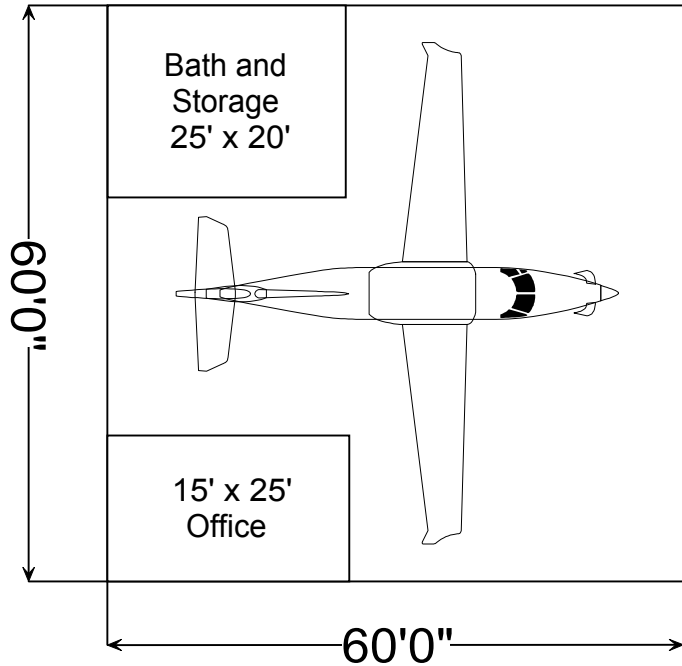

Palm Springs International Airport Flexible Hangar Configurations

2 ea. Cessna 182's
with 15'x 60' loft

PC 12

King Air 350

Hawker 800XP