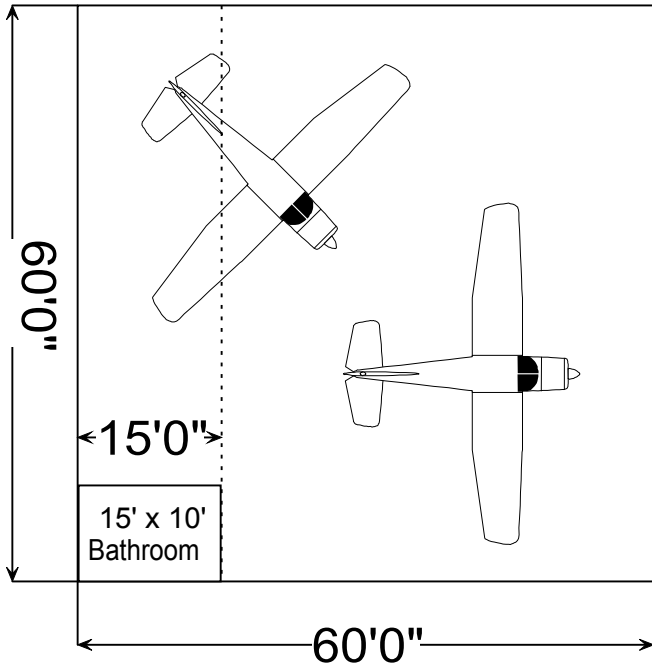

Palm Springs International Airport Flexible Hangar Configurations

2 ea. Cessna 182's
with 15'x 60' loft

PC 12

King Air 350

Hawker 800XP