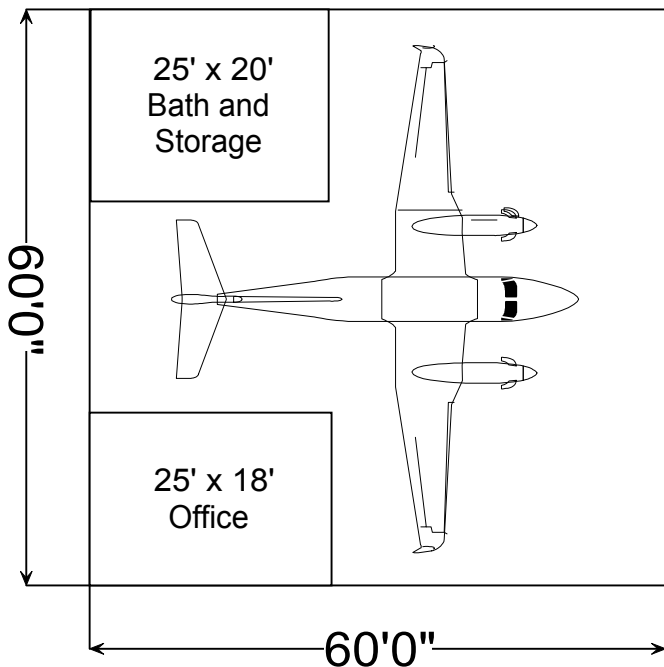

Palm Springs International Airport Flexible Hangar Configurations

2 ea. Cessna 182's
with 15'x 60' loft

PC 12

King Air 350

Hawker 800XP