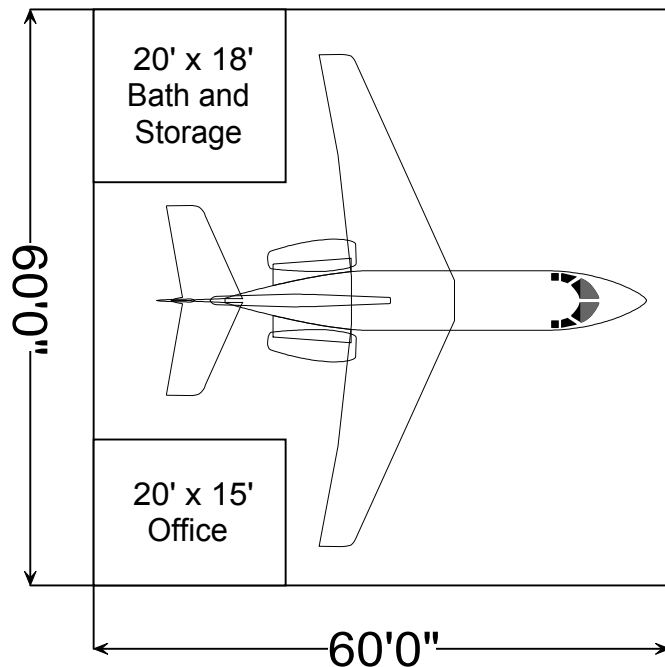

Palm Springs International Airport Flexible Hangar Configurations

2 ea. Cessna 182's
with 15'x 60' loft

PC 12

King Air 350

Hawker 800XP